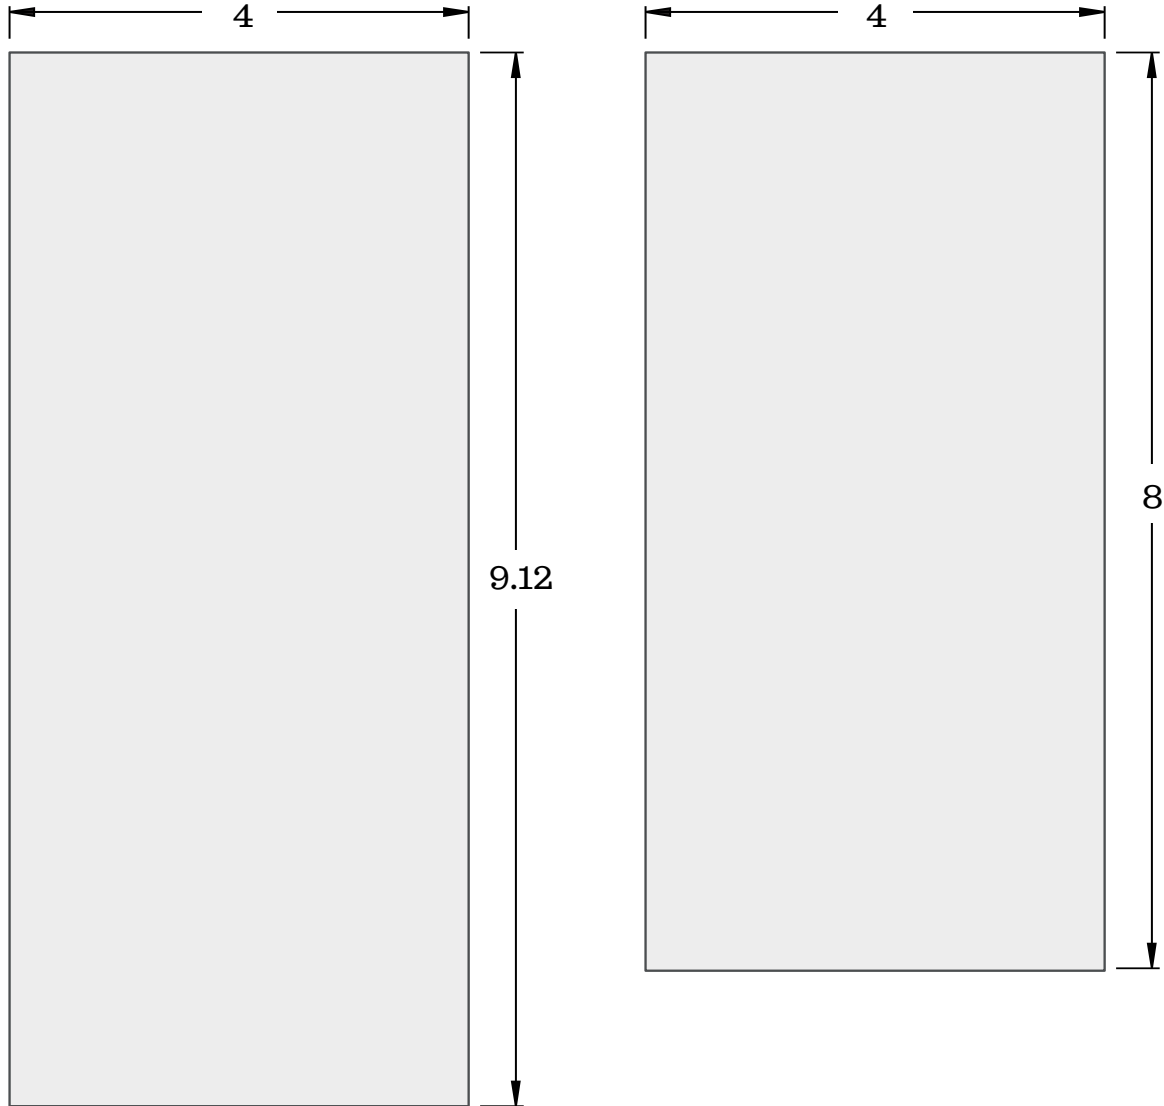

TECHNICAL DATA SHEET

Synthetic Marble Sheet - Interior

FRONT VIEW

Dimensions in feet

MATERIAL SPECIFICATIONS

Material:	PVC and Calcium Carbonate
Application:	Interior
Sales Format:	Sold per Piece
8 Feet Sheet:	32 Square Feet
9.12 Feet Sheet:	36.77 Square Feet
Weight per Sheet:	44 lb

DIMENSIONS PER PIECE

8ft x 4ft x 3mm
 9.12ft x 4ft x 3mm
 9.12ft x 4ft x 8 mm (Available in 2 & 3 piece sets)

10-YEAR WARRANTY AGAINST
 STRUCTURAL DAMAGE

This product is intended for use as wall or ceiling cladding only. To prevent scratches, it is NOT recommended for use on floors or surfaces such as kitchen countertops or furniture.