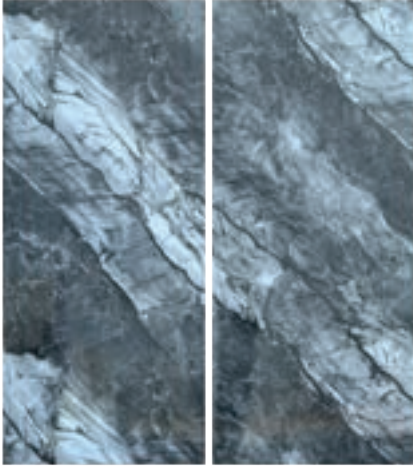

TECHNICAL DATA SHEET

Synthetic Marble Sheet - Interior

AVAILABLE COLORS - 9.12 ft sheets

A122 Calacatta
Macchia
Gold

A125 Black
Golden

This product is intended for use only as a wall or ceiling covering. To prevent scratches, it is NOT recommended for use on floors or surfaces such as kitchen furniture.

TECHNICAL DATA SHEET

Synthetic Marble Sheet- Interior

AVAILABLE COLORS - 8 ft Sheet

A11 Carrara
Marble White

A12 Carrara
Marble Black

A40 Galactic
Marble Cray

A86 Calacatta
Gold

This product is intended for use only as a wall or ceiling covering. To prevent scratches, it is NOT recommended for use on floors or surfaces such as kitchen furniture.

TECHNICAL DATA SHEET

Synthetic Marble Sheet - Interior

Waterproof

Weather-Resistant

Environmentally
Friendly

Easy
Installation

Easy
Maintenance

AVAILABLE COLORS

A84
Badal Gray

Two-piece
continuous marble

A112
Statuario Golden

Two-piece
continuous marble

A119
Black Calacatta

Two-piece
continuous marble

A90
Sutton Vagli

Three-piece
continuous marble